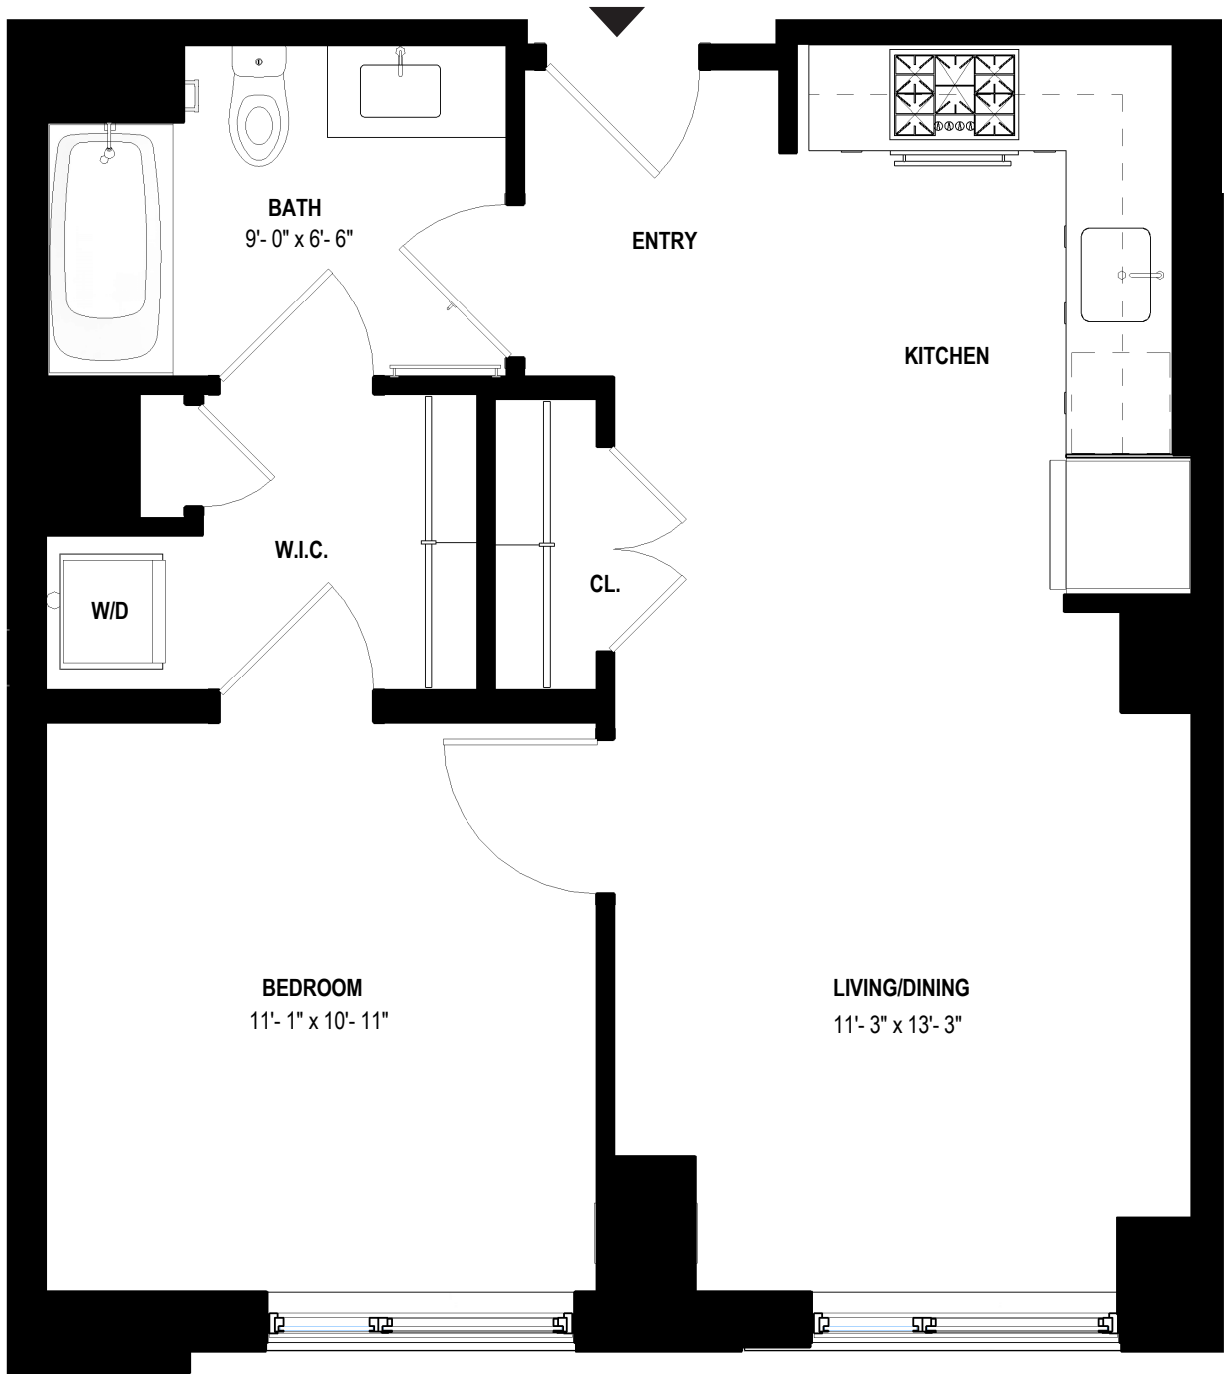

MOSAIC
ON THE RIVERWAY

C-9 STACK | LEVEL 6-10 | 561 SF
1 BEDROOM | 1 BATH | 5 UNITS

80 - 82 FENWOOD RD | BOSTON, MA 02115

* Floorplans, square footage, and other information are estimates and approximate for illustrative purposes only. Configuration, features, square footages, and other dimensions are subject to change.